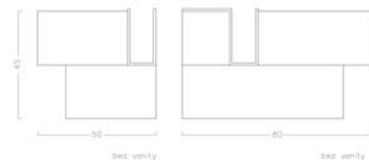

OBJECT

BY IRENE GOLDBERG | PITSOU KEDEM

0015_boxes

Chest of drawers _ Wood and painted iron

0015_boxes

Bed Vanity
Wood and painted iron

0015_boxes

Bed Vanity