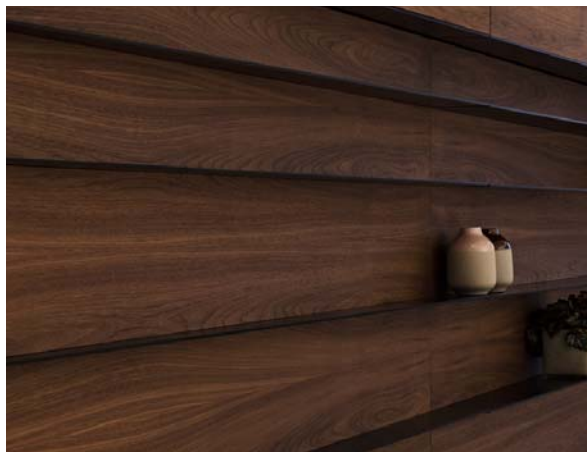

OBJECT

BY IRENE GOLDBERG & PITSOU KEDEM

0014_vanish bookcase
painted steel+wood

0014_vanish bookcase
painted steel+wood

0014_vanish bookcase
painted steel+wood

contact:

t. 03 6204493 e. irene@pitsou.com
pitsou@pitsou.com