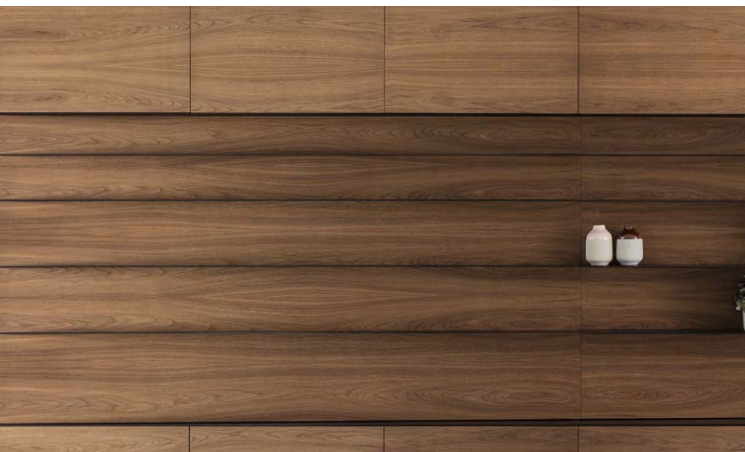

OBJECT

BY IRENE GOLDBERG & PITSOU KEDEM

0014_vanish bookcase
painted steel+wood

0014_vanish bookcase
painted steel+wood

0014_vanish bookcase
painted steel+wood

contact:

t. 03 6204493 e. irene@pitsou.com
pitsou@pitsou.com