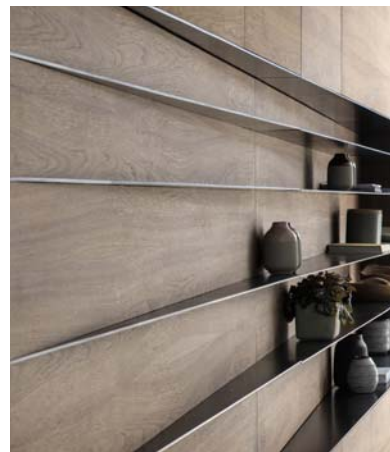

OBJECT

BY IRENE GOLDBERG & PITSOU KEDEM

0014_vanish bookcase
painted steel+wood

0014_vanish bookcase
painted steel+wood

0014_vanish bookcase
painted steel+wood

contact:

t. 03 6204493 e. irene@pitsou.com
pitsou@pitsou.com