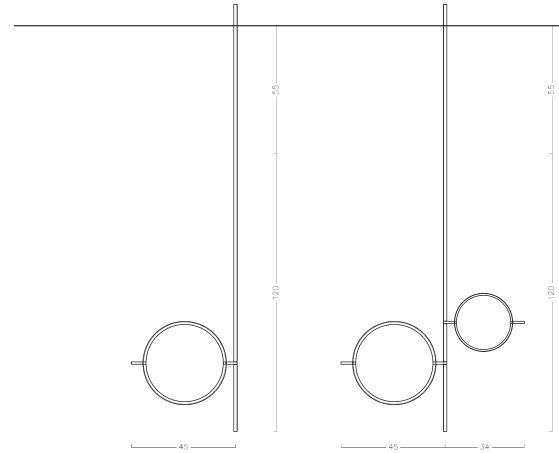

OBJECT

BY IRENE GOLDBERG & PITSOU KEDEM

0011_the last leaf

A double-sided suspended round mirror

0011_the last leaf

A double-sided suspended round mirror

Attached to a painted iron pole, suspended from the ceiling, detached from any wall, this object allows space to flow around it. An architectural abstraction of a leaf on a branch. The mirror revolves around its pole as well as around its own axis, presenting a different reflection scale on each side. As it turns it is transformed from a plain to a line. The motion reveals the red color of the inner frame, presenting yet another play of plains and lines as they are reflected in the revolving mirror.

0011_the last leaf

A double-sided suspended round mirror

0011_the last leaf

A double-sided suspended round mirror

contact:

t 03 6204493 e irene@pitsou.com
pitsou@pitsou.com