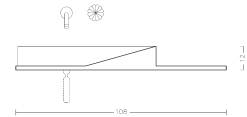

0012_sink&shelf_iceberg

A daily ritual carved in stone