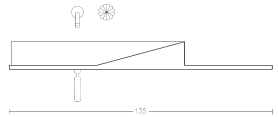

0012_sink&shelf_iceberg

A daily ritual carved in stone